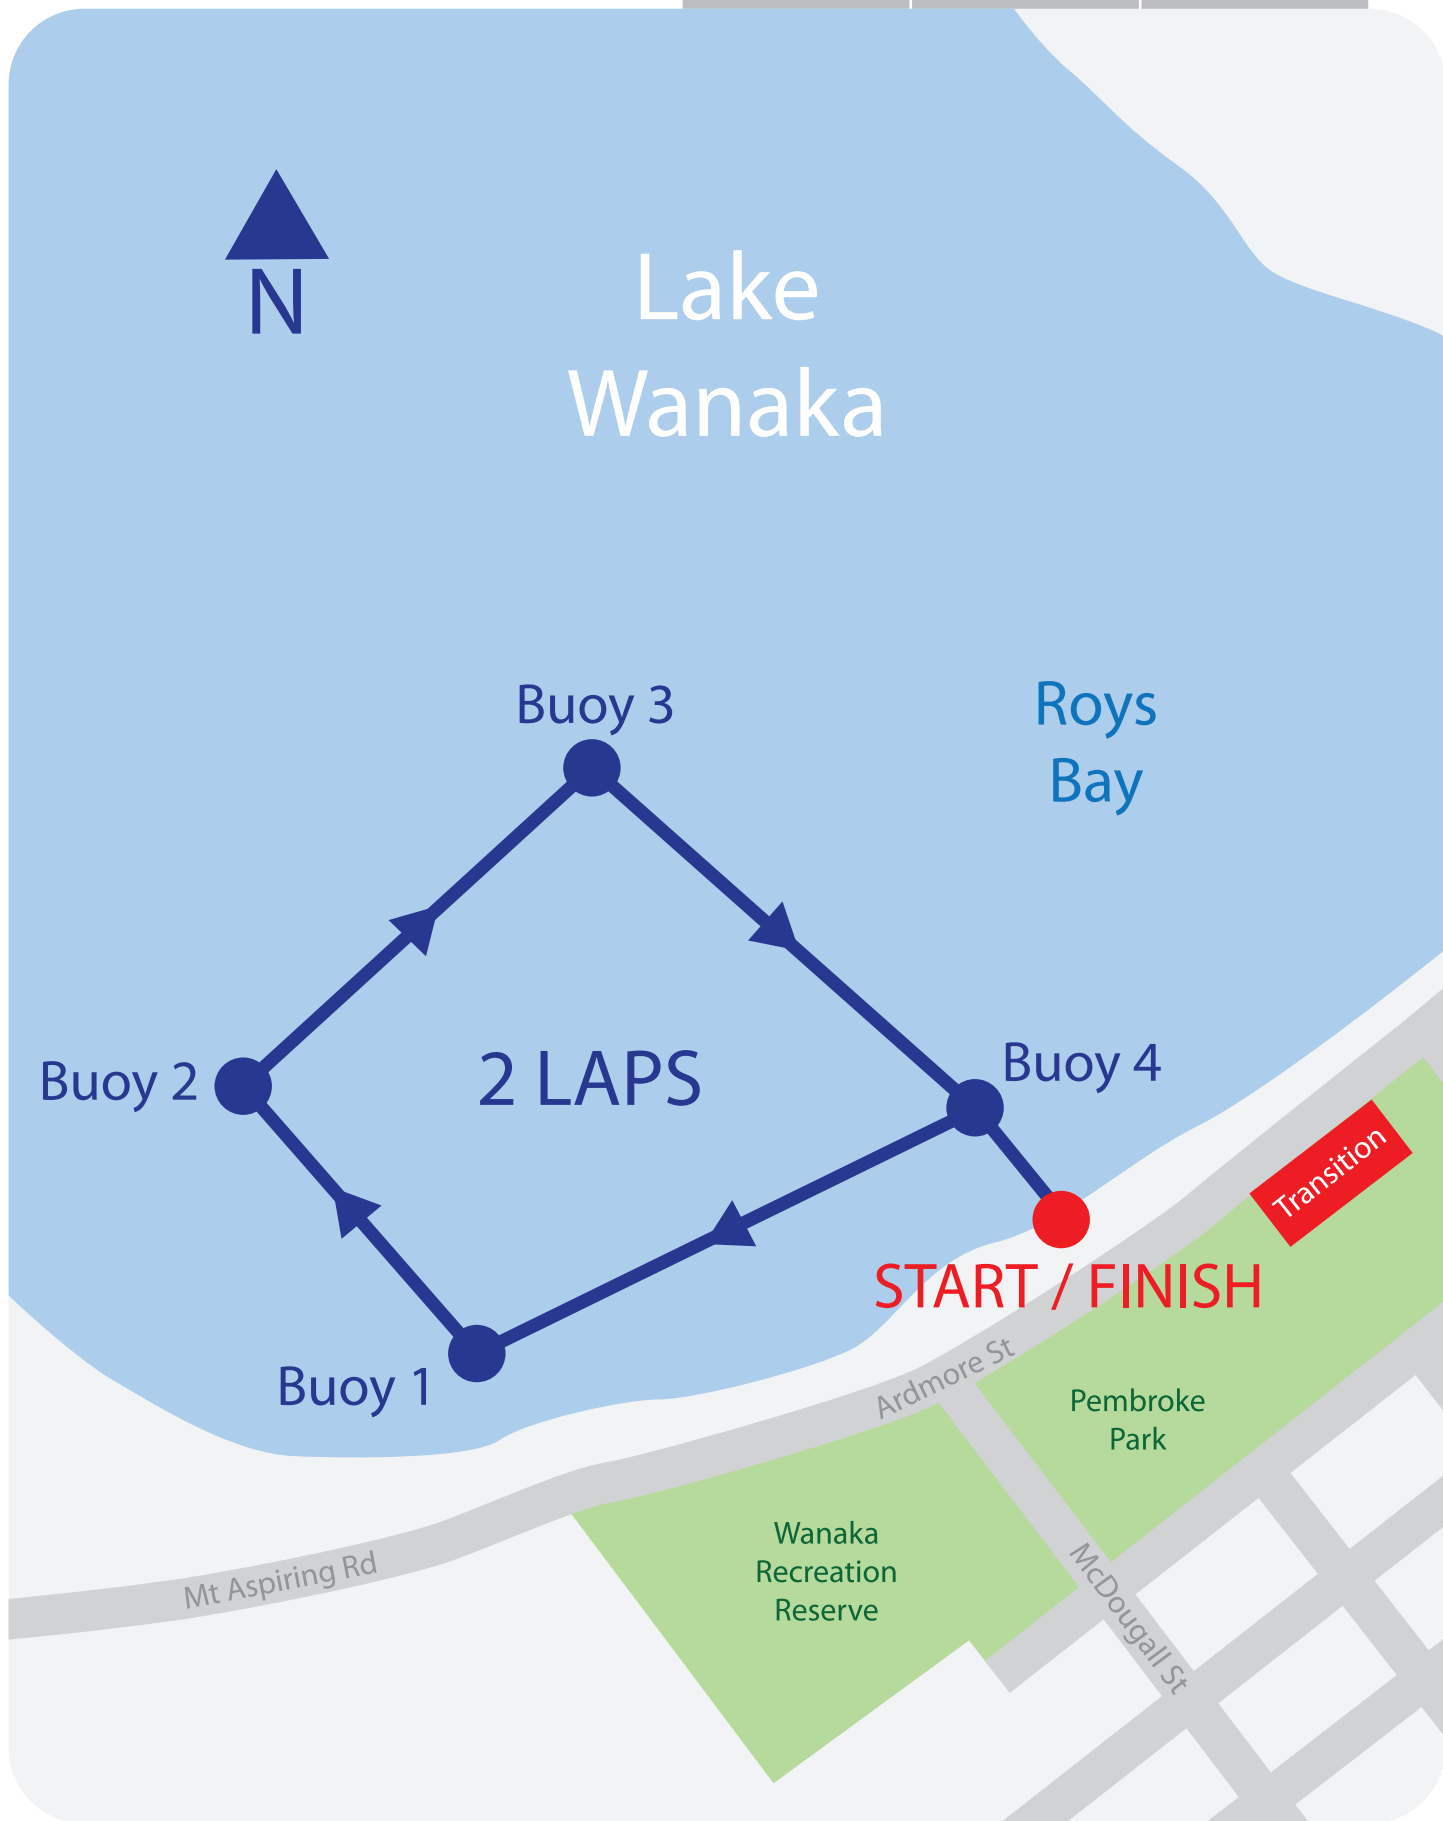

CHALLENGE WANAKA
16.01.2010 we are triathlon!

Swim 3.8km

www.challenge-wanaka.com

Swim

Bike

Run

CHALLENGE WANAKA
16.01.2010 we are triathlon!

Bike 180km

www.challenge-wanaka.com

Swim

Bike

Run

CHALLENGE WANAKA
16.01.2010 we are triathlon!

Run 42.2km

www.challenge-wanaka.com

Swim

Bike

Run