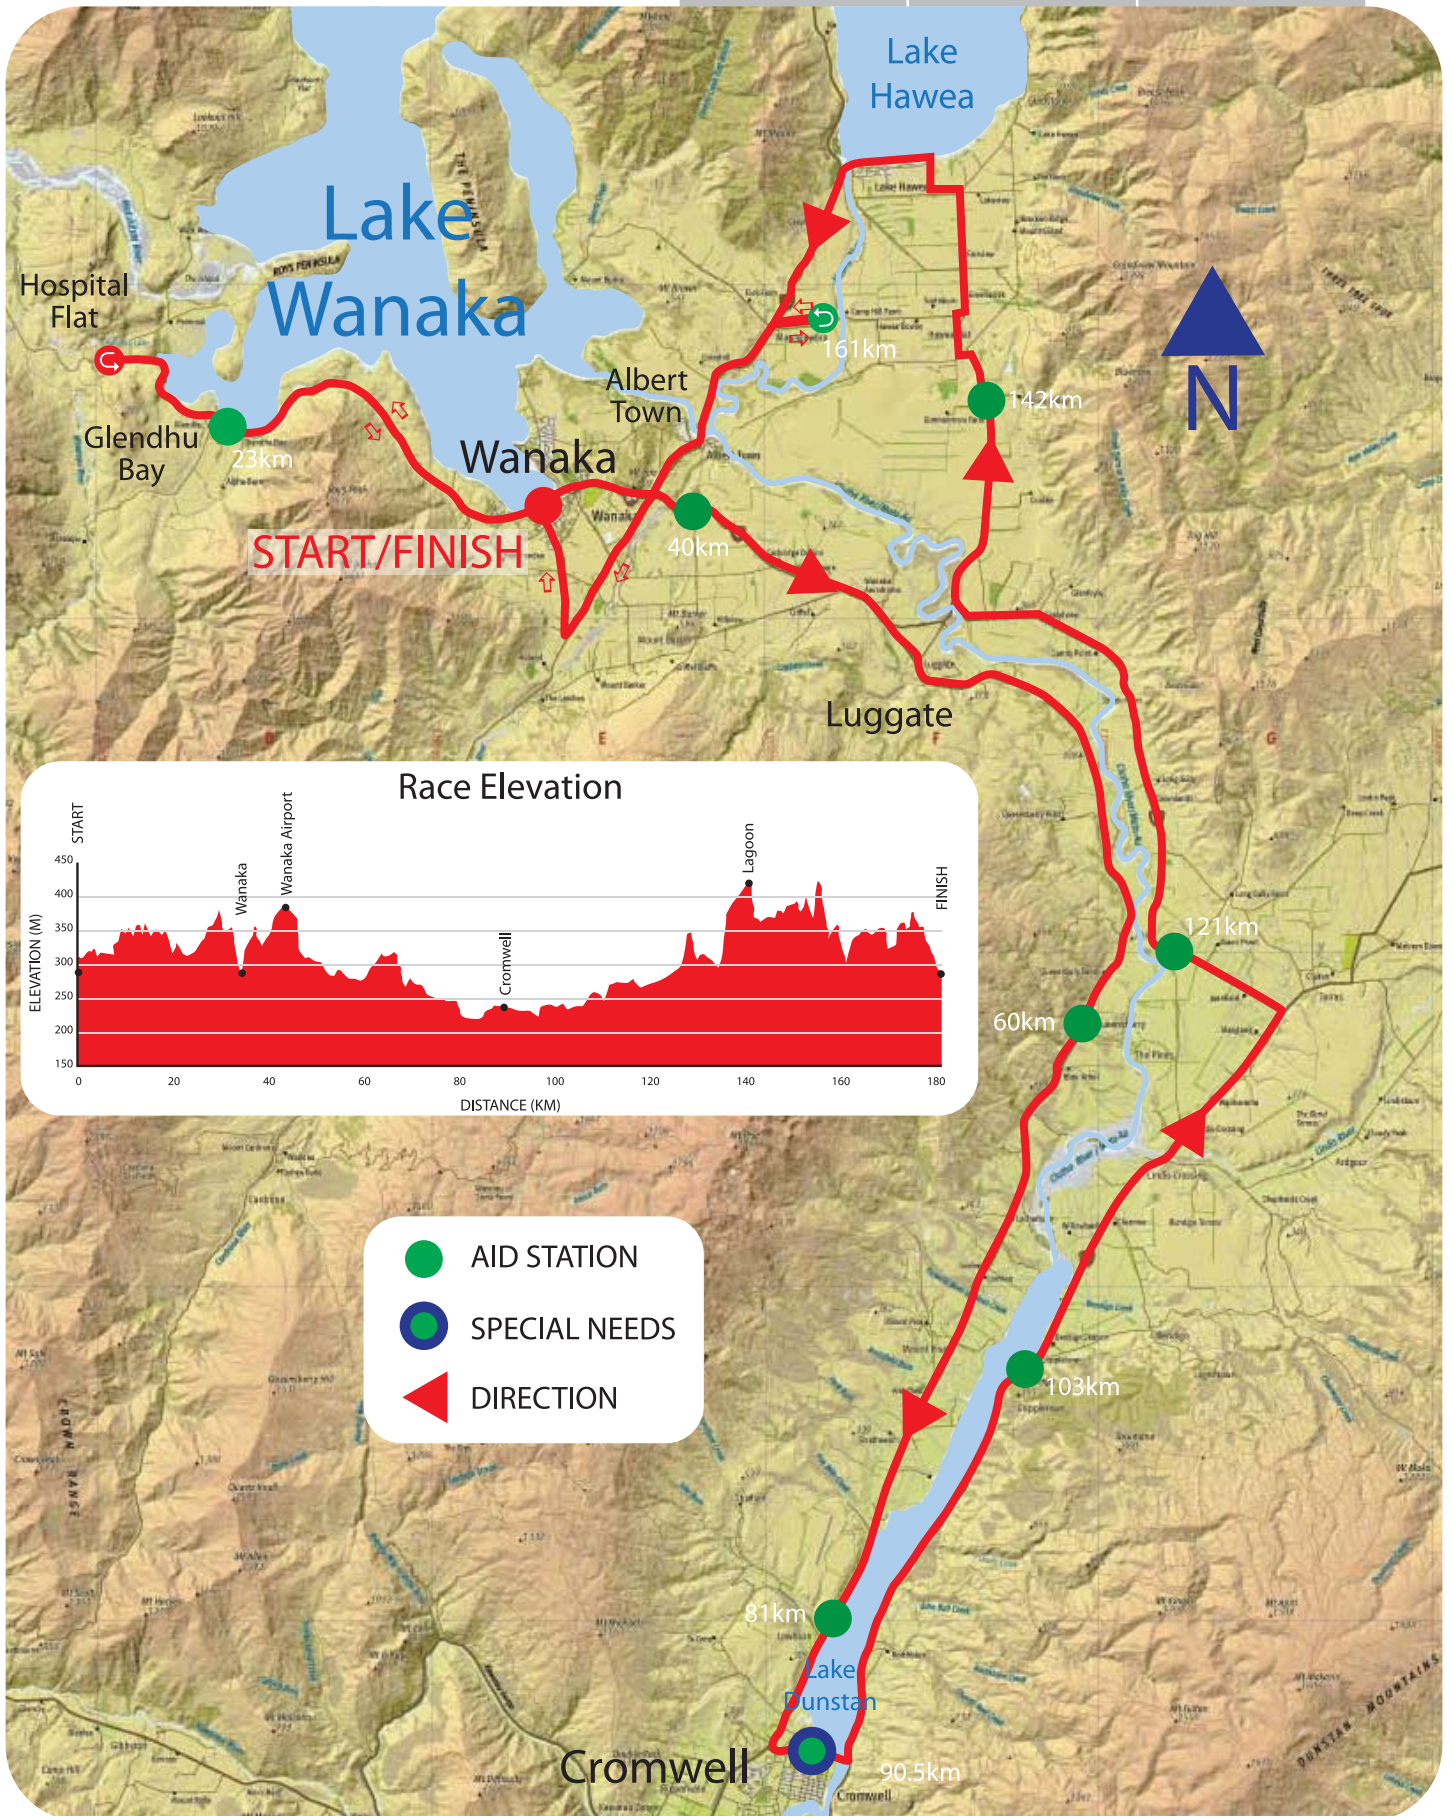

CHALLENGE WANAKA
16.01.2010 we are triathlon!

Swim 3.8km

www.challenge-wanaka.com

Swim

Bike

Run

CHALLENGE WANAKA
16.01.2010 we are triathlon!

Bike 180km

www.challenge-wanaka.com

Swim

Bike

Run

CHALLENGE WANAKA
16.01.2010 we are triathlon!

Run 42.2km

www.challenge-wanaka.com

Swim

Bike

Run